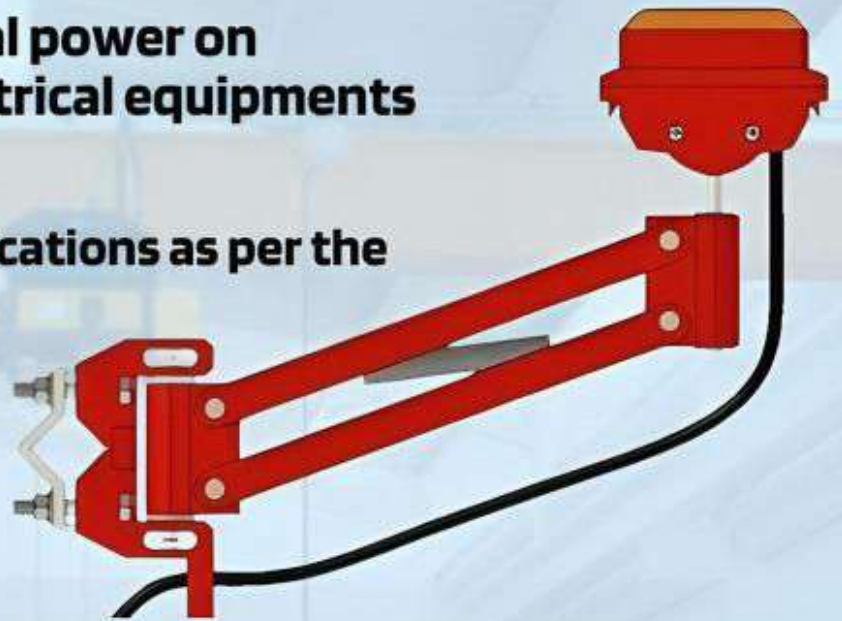

Crane Current Collector

Used for carrying electrical power on overhead lines to the electrical equipments of cranes.

Available in different specifications as per the requirements of clients

- **Easy to install**
- **Rugged construction**
- **Maintenance free**